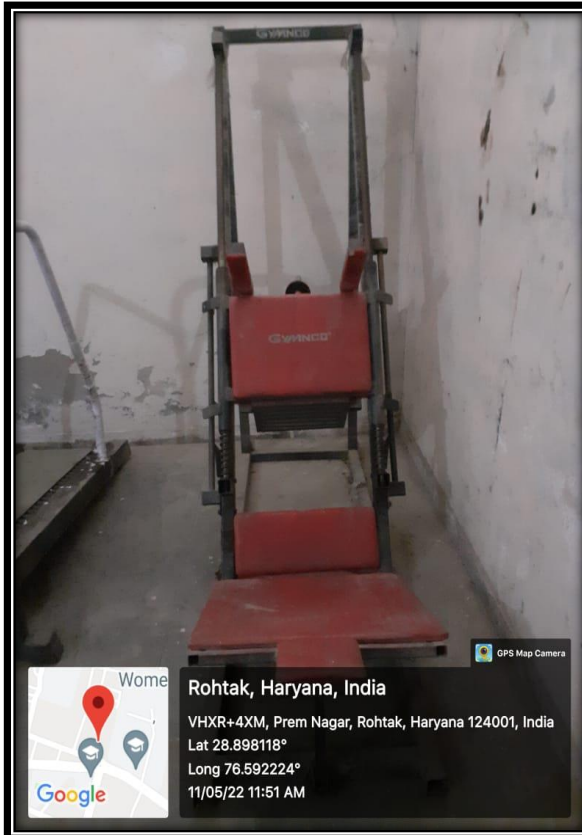

**Indoor Basketball Court**

**Rohtak, Haryana, India**  
4, Delhi Rd, opp. D-PARK, Model Town, Rohtak, Haryana  
124001, India  
Lat 28.897983°  
Long 76.592715°  
11/06/22 01:51 PM

**Gymnasium Hall With Yoga Facility**

**Yoga Room**

**Indoor Gym Facility Room**

**Indoor GYM Facilities**

Store Room