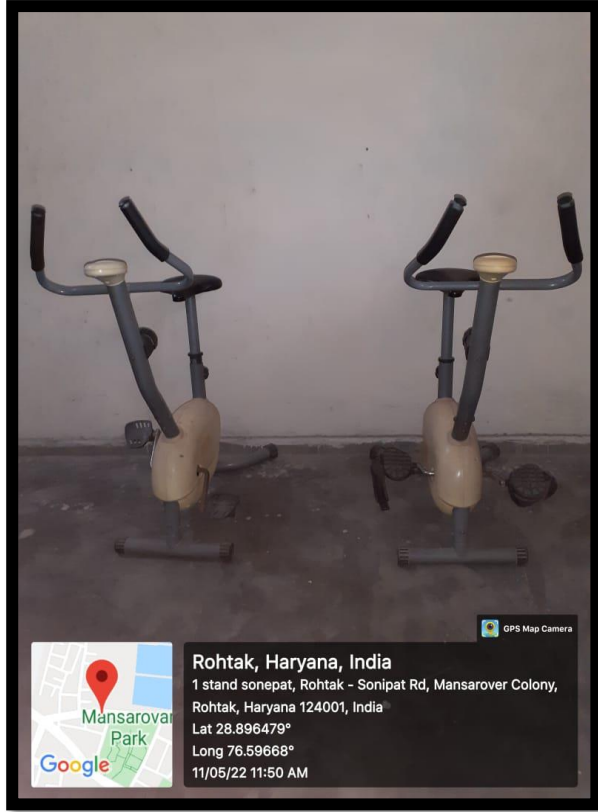

**Indoor Basketball Court**

**Rohtak, Haryana, India**  
4, Delhi Rd, opp. D-PARK, Model Town, Rohtak, Haryana  
124001, India  
Lat 28.897983°  
Long 76.592715°  
11/06/22 01:51 PM

**Gymnasium Hall With Yoga Facility**

**Yoga Room**

**Indoor Gym Facility Room**

**Indoor GYM Facilities**

Store Room