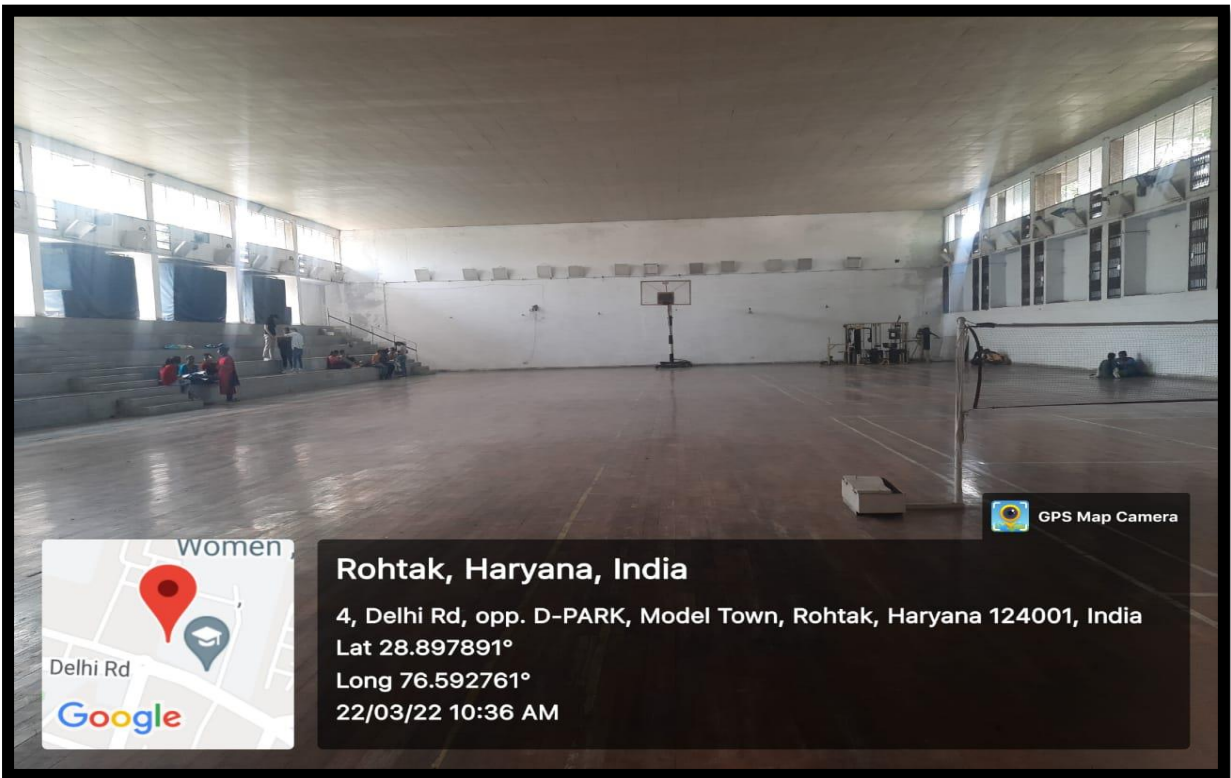

**Indoor Basketball Court**

**Rohtak, Haryana, India**  
4, Delhi Rd, opp. D-PARK, Model Town, Rohtak, Haryana  
124001, India  
Lat 28.897983°  
Long 76.592715°  
11/06/22 01:51 PM

**Gymnasium Hall With Yoga Facility**