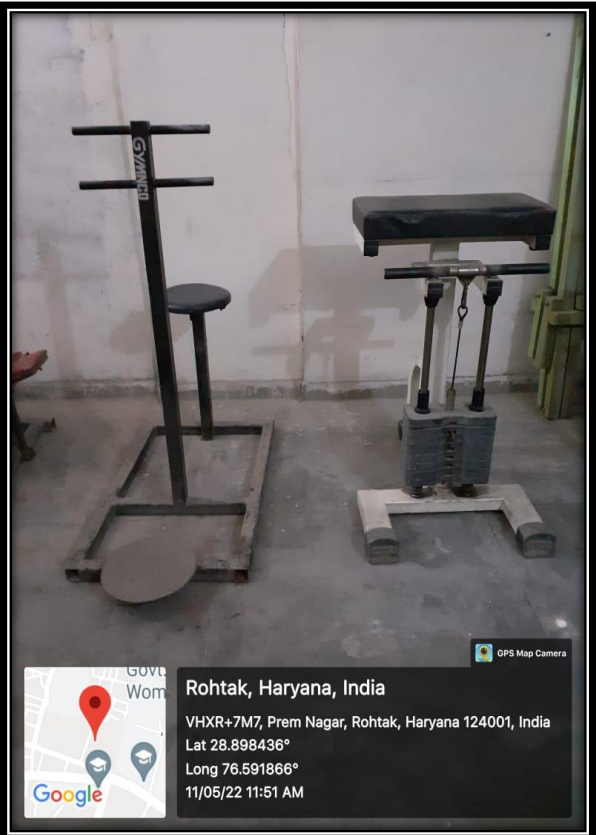

**Indoor Basketball Court**

**Rohtak, Haryana, India**  
4, Delhi Rd, opp. D-PARK, Model Town, Rohtak, Haryana  
124001, India  
Lat 28.897983°  
Long 76.592715°  
11/06/22 01:51 PM

**Gymnasium Hall With Yoga Facility**

**Yoga Room**

**Indoor Gym Facility Room**

**Indoor GYM Facilities**

Store Room