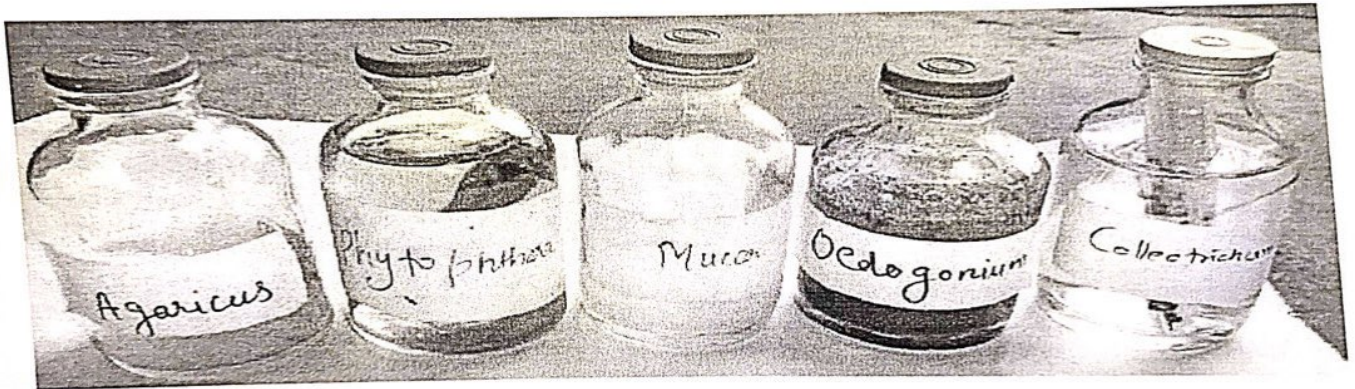

Collection: B.Sc1st (Med. Botany)